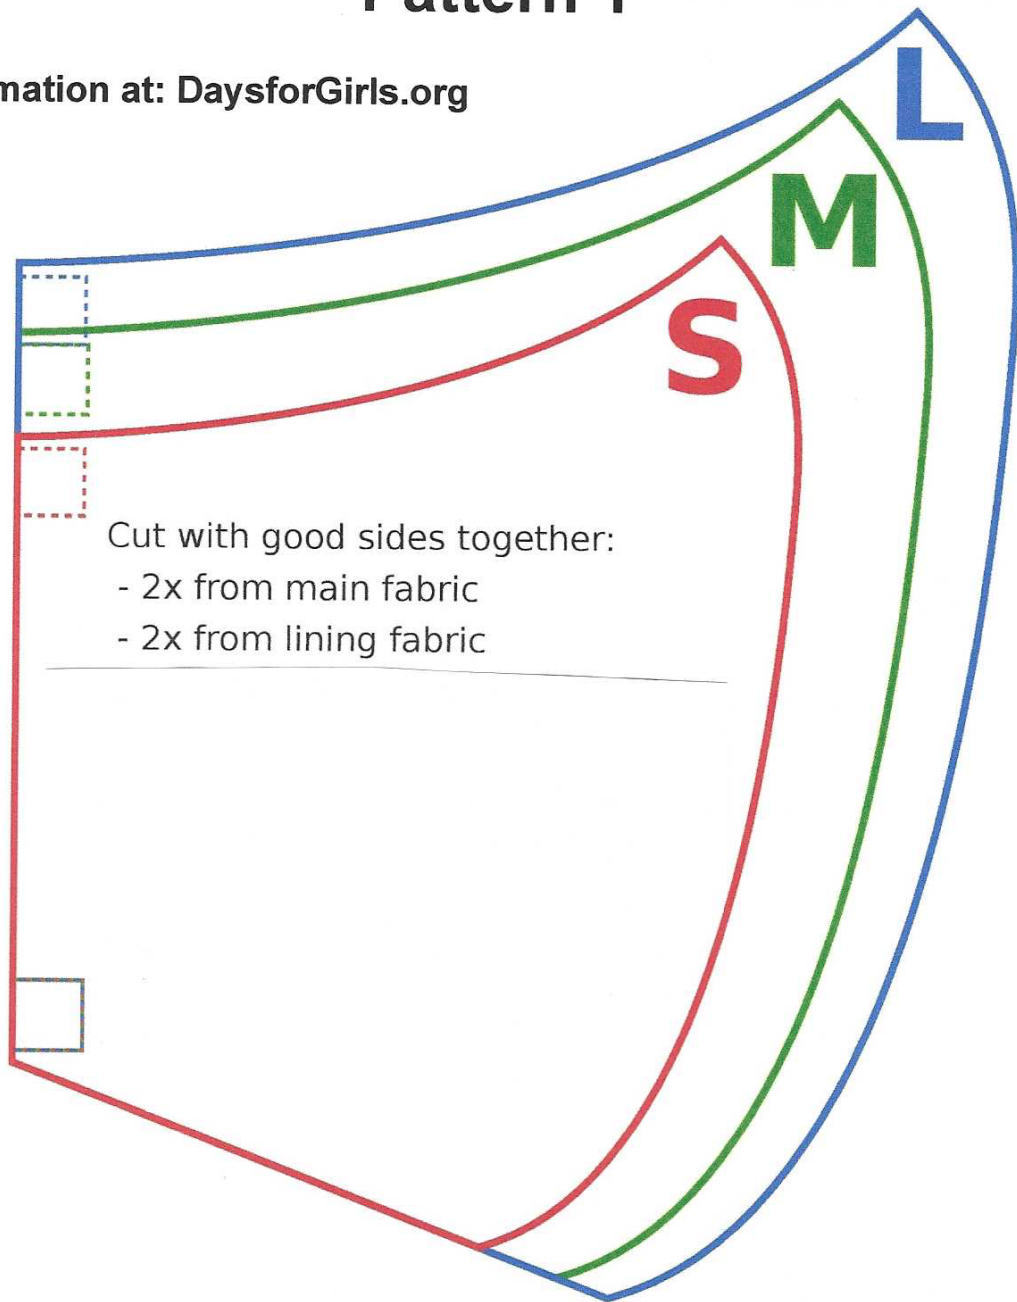

How to Make a Quality Mask Pattern 1

More information at: DaysforGirls.org

The (white) inside of this box should be 10cm wide
The (black) outside of this box should be 4" wide